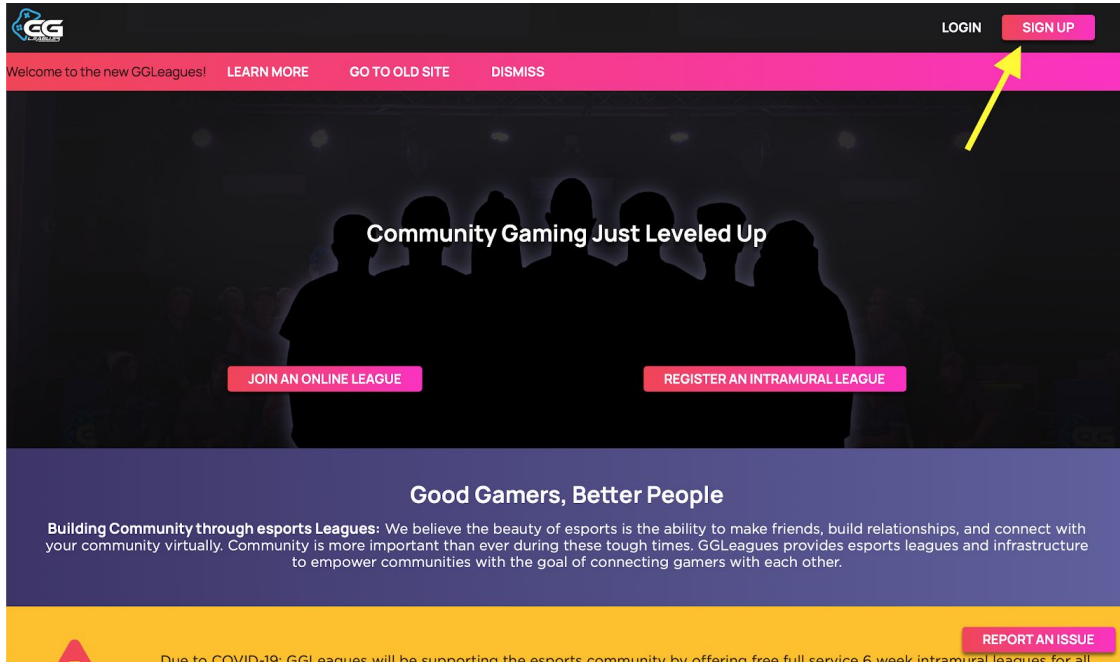

Registration Steps

1. Register an account on www.ggleagues.com by clicking on "Sign up" on the top right corner.

2. Join a team by clicking on the "My Team" tab on the top right corner.

3. Create a new team if you are looking to create a new team, otherwise, join an existing team

4. Search for the team you want to join. Make sure its spelled correctly!

5. Request to join the team

The screenshot shows the GGLeagues website interface. At the top, there is a navigation bar with links for DASHBOARD, MY PROFILE, MY TEAM, and LEAGUES. Below this is a pink banner with the text "Welcome to the new GGLeagues!" and buttons for LEARN MORE, GO TO OLD SITE, and DISMISS. The main content area features a "Teams Search" section with a search bar containing "GGLeagues" and a search icon. Below the search bar is a table with columns for "Title" and "Captain". The table lists one team: "GGLeagues" with "Baoser" as the captain. To the right of the team name are two buttons: "VIEW TEAM" and "REQUEST TO JOIN TEAM". A yellow arrow points to the "REQUEST TO JOIN TEAM" button. Below the table, it says "1 result found for 'GGLeagues'". At the bottom of the page, there is a footer with links for ABOUT, RULES, FAQ, and CONTACT US, along with social media icons and a "REPORT AN ISSUE" button.