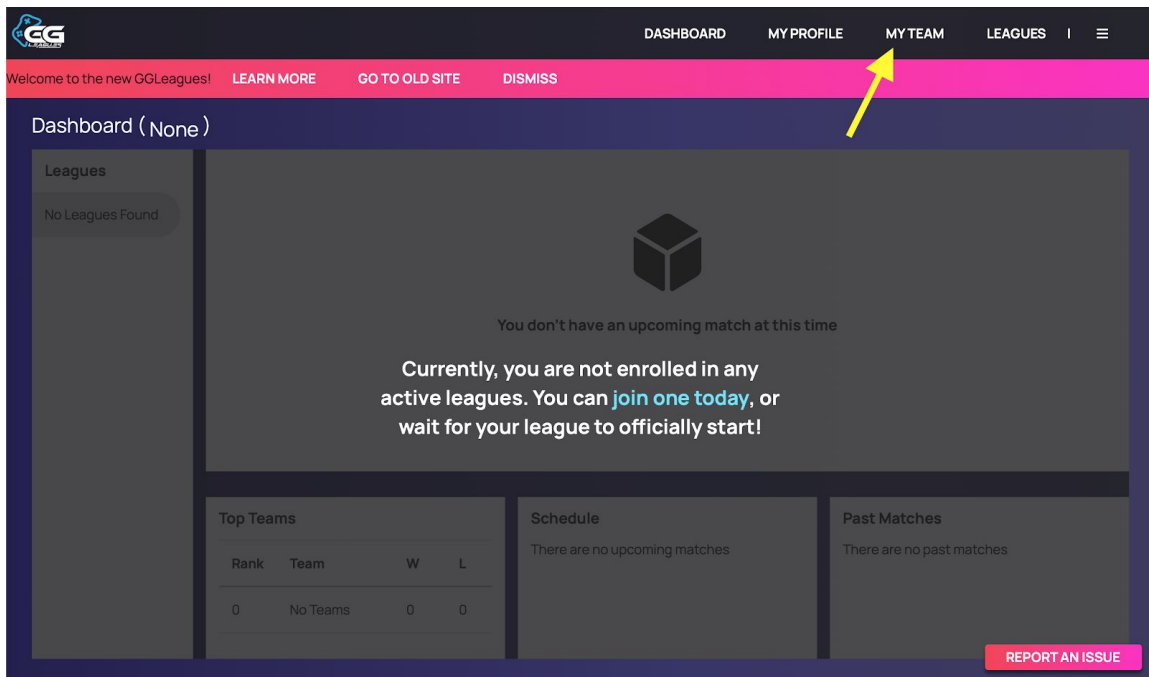

Registration Steps

1. Register an account on www.ggleagues.com by clicking on "Sign up" on the top right corner.

2. Join a team by clicking on the "My Team" tab on the top right corner.

3. Create a new team if you are looking to create a new team, otherwise, join an existing team

4. Search for the team you want to join. Make sure its spelled correctly!

5. Request to join the team

The screenshot shows the GGLeagues website interface. At the top, there is a navigation bar with links for DASHBOARD, MY PROFILE, MY TEAM, and LEAGUES. Below this is a pink banner with the text "Welcome to the new GGLeagues!" and buttons for LEARN MORE, GO TO OLD SITE, and DISMISS. The main content area features a "Teams Search" section with a search bar containing "GGLeagues" and a search icon. Below the search bar is a table with columns for "Title" and "Captain". The table lists one team: "GGLeagues" with "Baoser" as the captain. To the right of the team name are two buttons: "VIEW TEAM" and "REQUEST TO JOIN TEAM". A yellow arrow points to the "REQUEST TO JOIN TEAM" button. Below the table, it says "1 result found for 'GGLeagues'". At the bottom of the page, there is a footer with links for ABOUT, RULES, FAQ, and CONTACT US, along with social media icons and a "REPORT AN ISSUE" button.