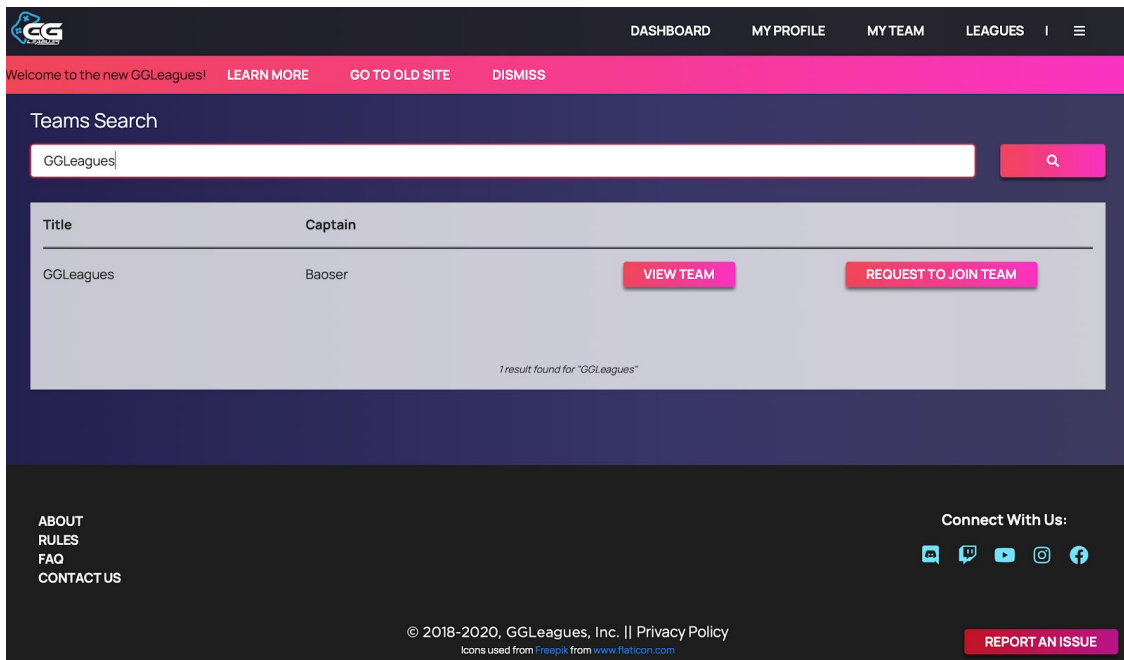

Registration Steps

1. Register an account on www.ggleagues.com by clicking on "Sign up" on the top right corner.

2. Join a team by clicking on the "My Team" tab on the top right corner.

3. Create a new team if you are looking to create a new team, otherwise, join an existing team

4. Search for the team you want to join. Make sure its spelled correctly!

5. Request to join the team

The screenshot shows the GGLeagues website interface. At the top, there is a navigation bar with links for DASHBOARD, MY PROFILE, MY TEAM, and LEAGUES. Below this is a pink banner with the text "Welcome to the new GGLeagues!" and buttons for LEARN MORE, GO TO OLD SITE, and DISMISS. The main content area features a "Teams Search" section with a search bar containing "GGLeagues" and a search icon. Below the search bar is a table with columns for "Title" and "Captain". The table lists one team: "GGLeagues" with "Baoser" as the captain. To the right of the team name are two buttons: "VIEW TEAM" and "REQUEST TO JOIN TEAM". A yellow arrow points to the "REQUEST TO JOIN TEAM" button. Below the table, it says "1 result found for 'GGLeagues'". At the bottom of the page, there is a footer with links for ABOUT, RULES, FAQ, and CONTACT US, along with social media icons and a "REPORT AN ISSUE" button.