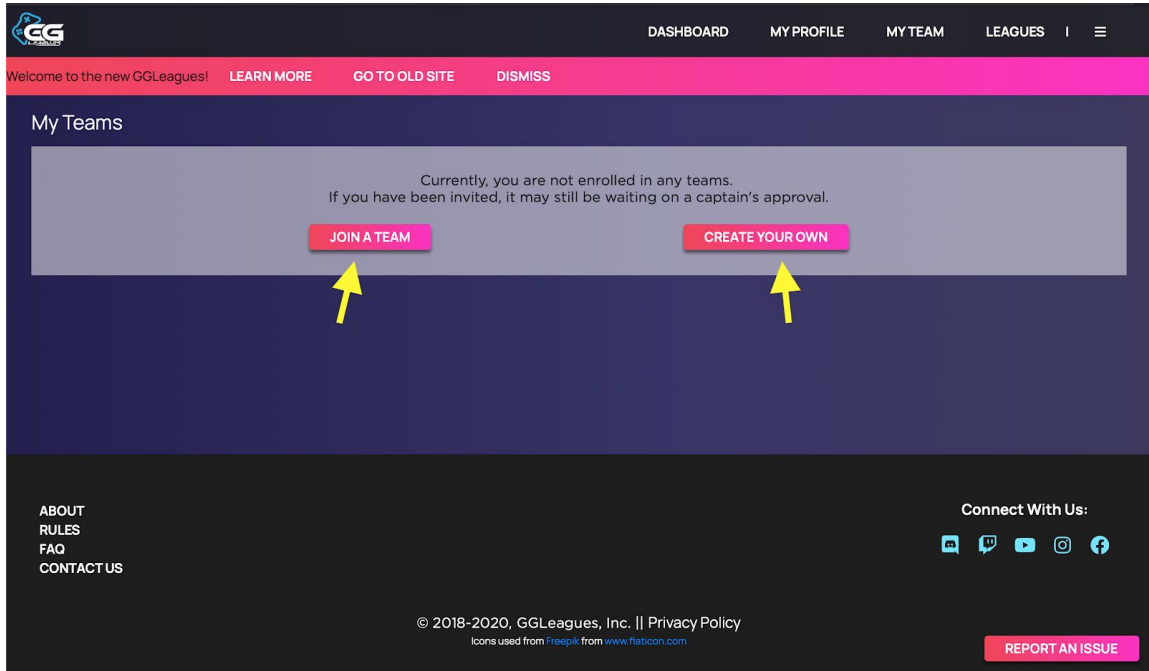

Registration Steps

1. Register an account on www.ggleagues.com by clicking on "Sign up" on the top right corner.

2. Join a team by clicking on the "My Team" tab on the top right corner.

3. Create a new team if you are looking to create a new team, otherwise, join an existing team

4. Search for the team you want to join. Make sure its spelled correctly!

5. Request to join the team

The screenshot shows the GGLeagues website interface. At the top, there is a navigation bar with links for DASHBOARD, MY PROFILE, MY TEAM, and LEAGUES. Below this is a pink banner with the text "Welcome to the new GGLeagues!" and buttons for LEARN MORE, GO TO OLD SITE, and DISMISS. The main content area features a "Teams Search" section with a search bar containing "GGLeagues" and a search icon. Below the search bar is a table with columns for "Title" and "Captain". The table lists one team: "GGLeagues" with "Baoser" as the captain. To the right of the team name are two buttons: "VIEW TEAM" and "REQUEST TO JOIN TEAM". A yellow arrow points to the "REQUEST TO JOIN TEAM" button. Below the table, it says "1 result found for 'GGLeagues'". At the bottom of the page, there is a footer with links for ABOUT, RULES, FAQ, and CONTACT US, along with social media icons and a "REPORT AN ISSUE" button.